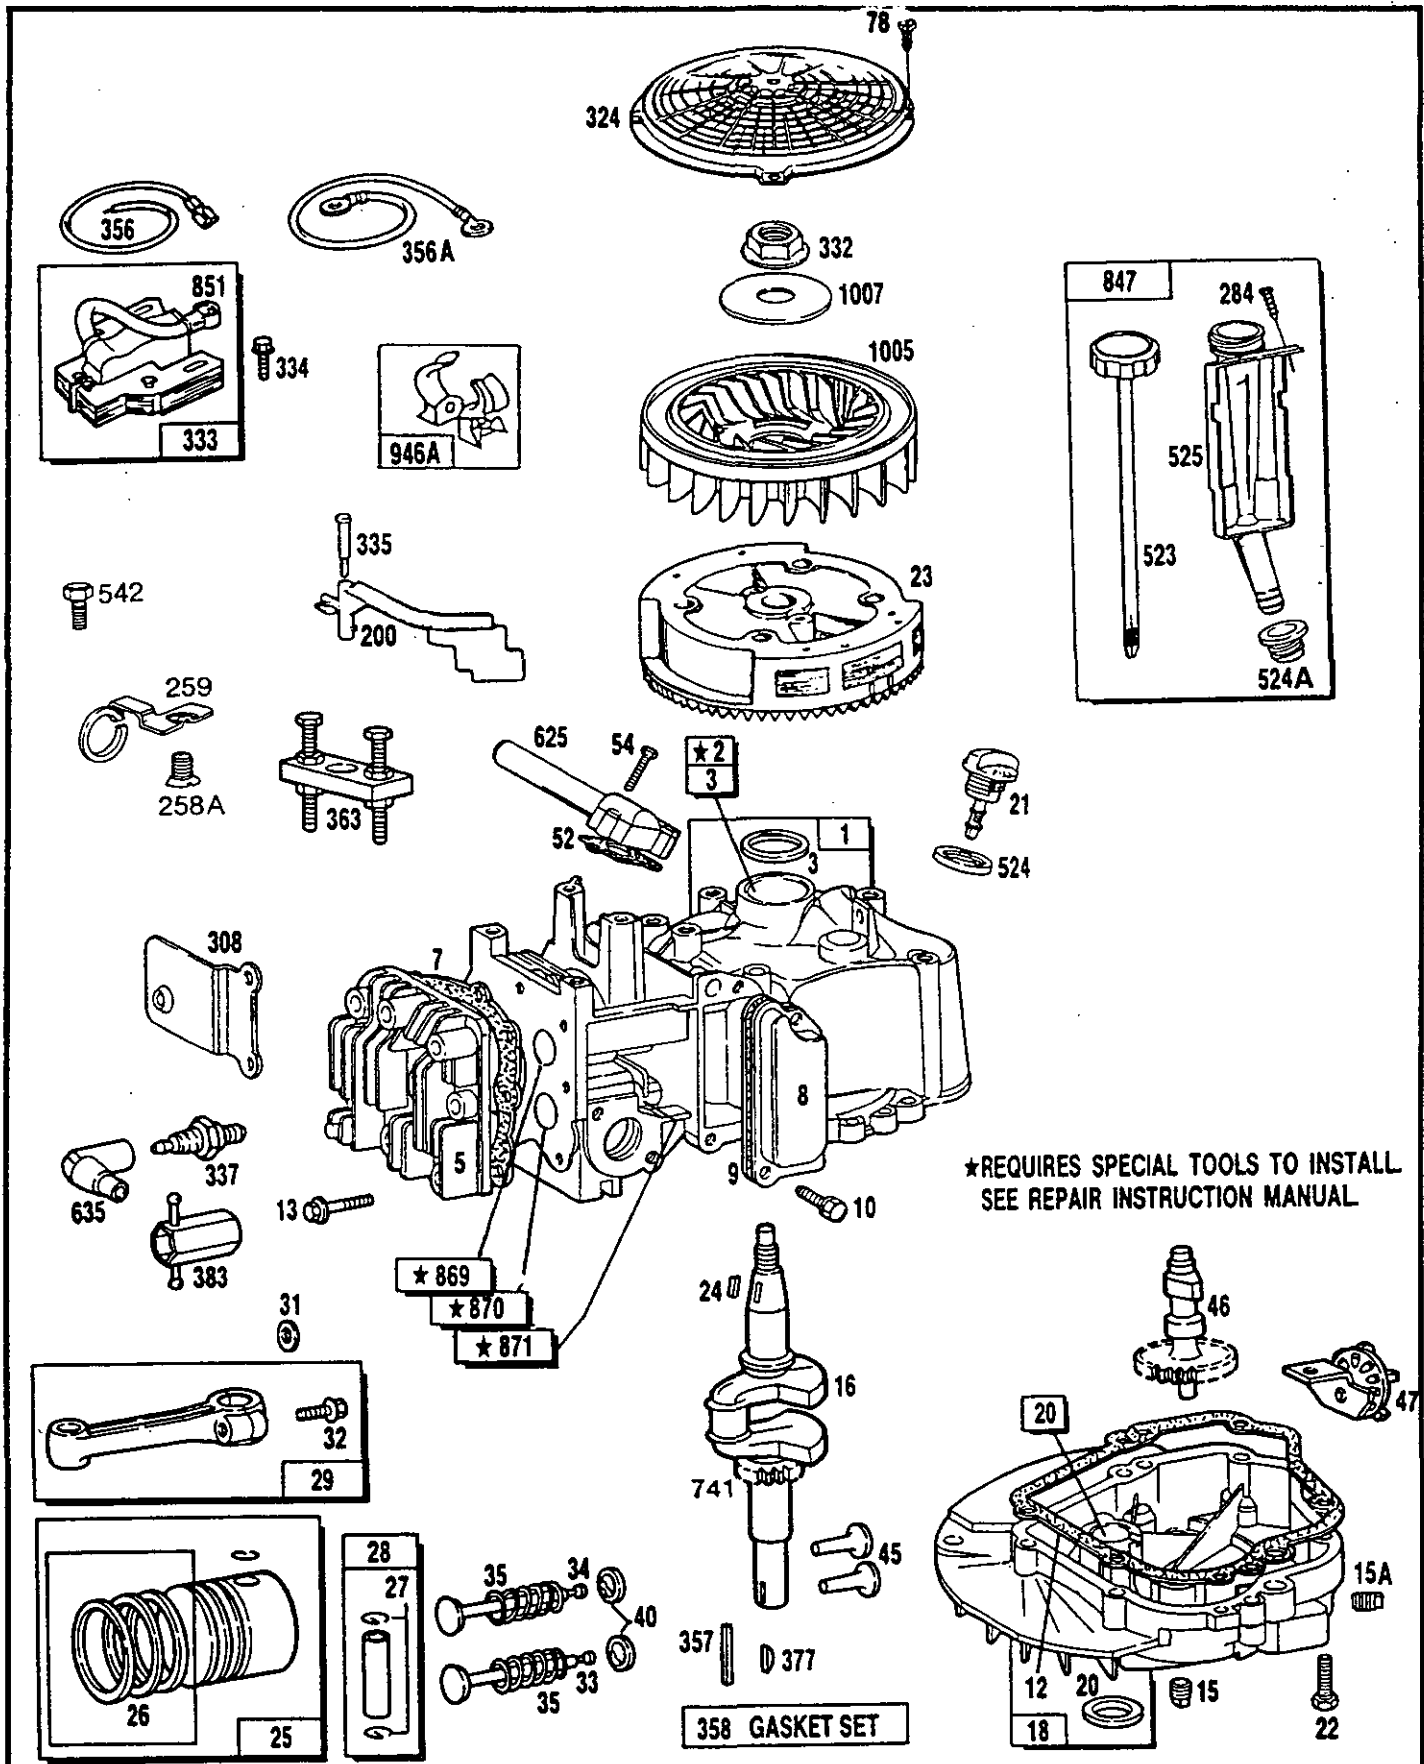

100700 to 100799