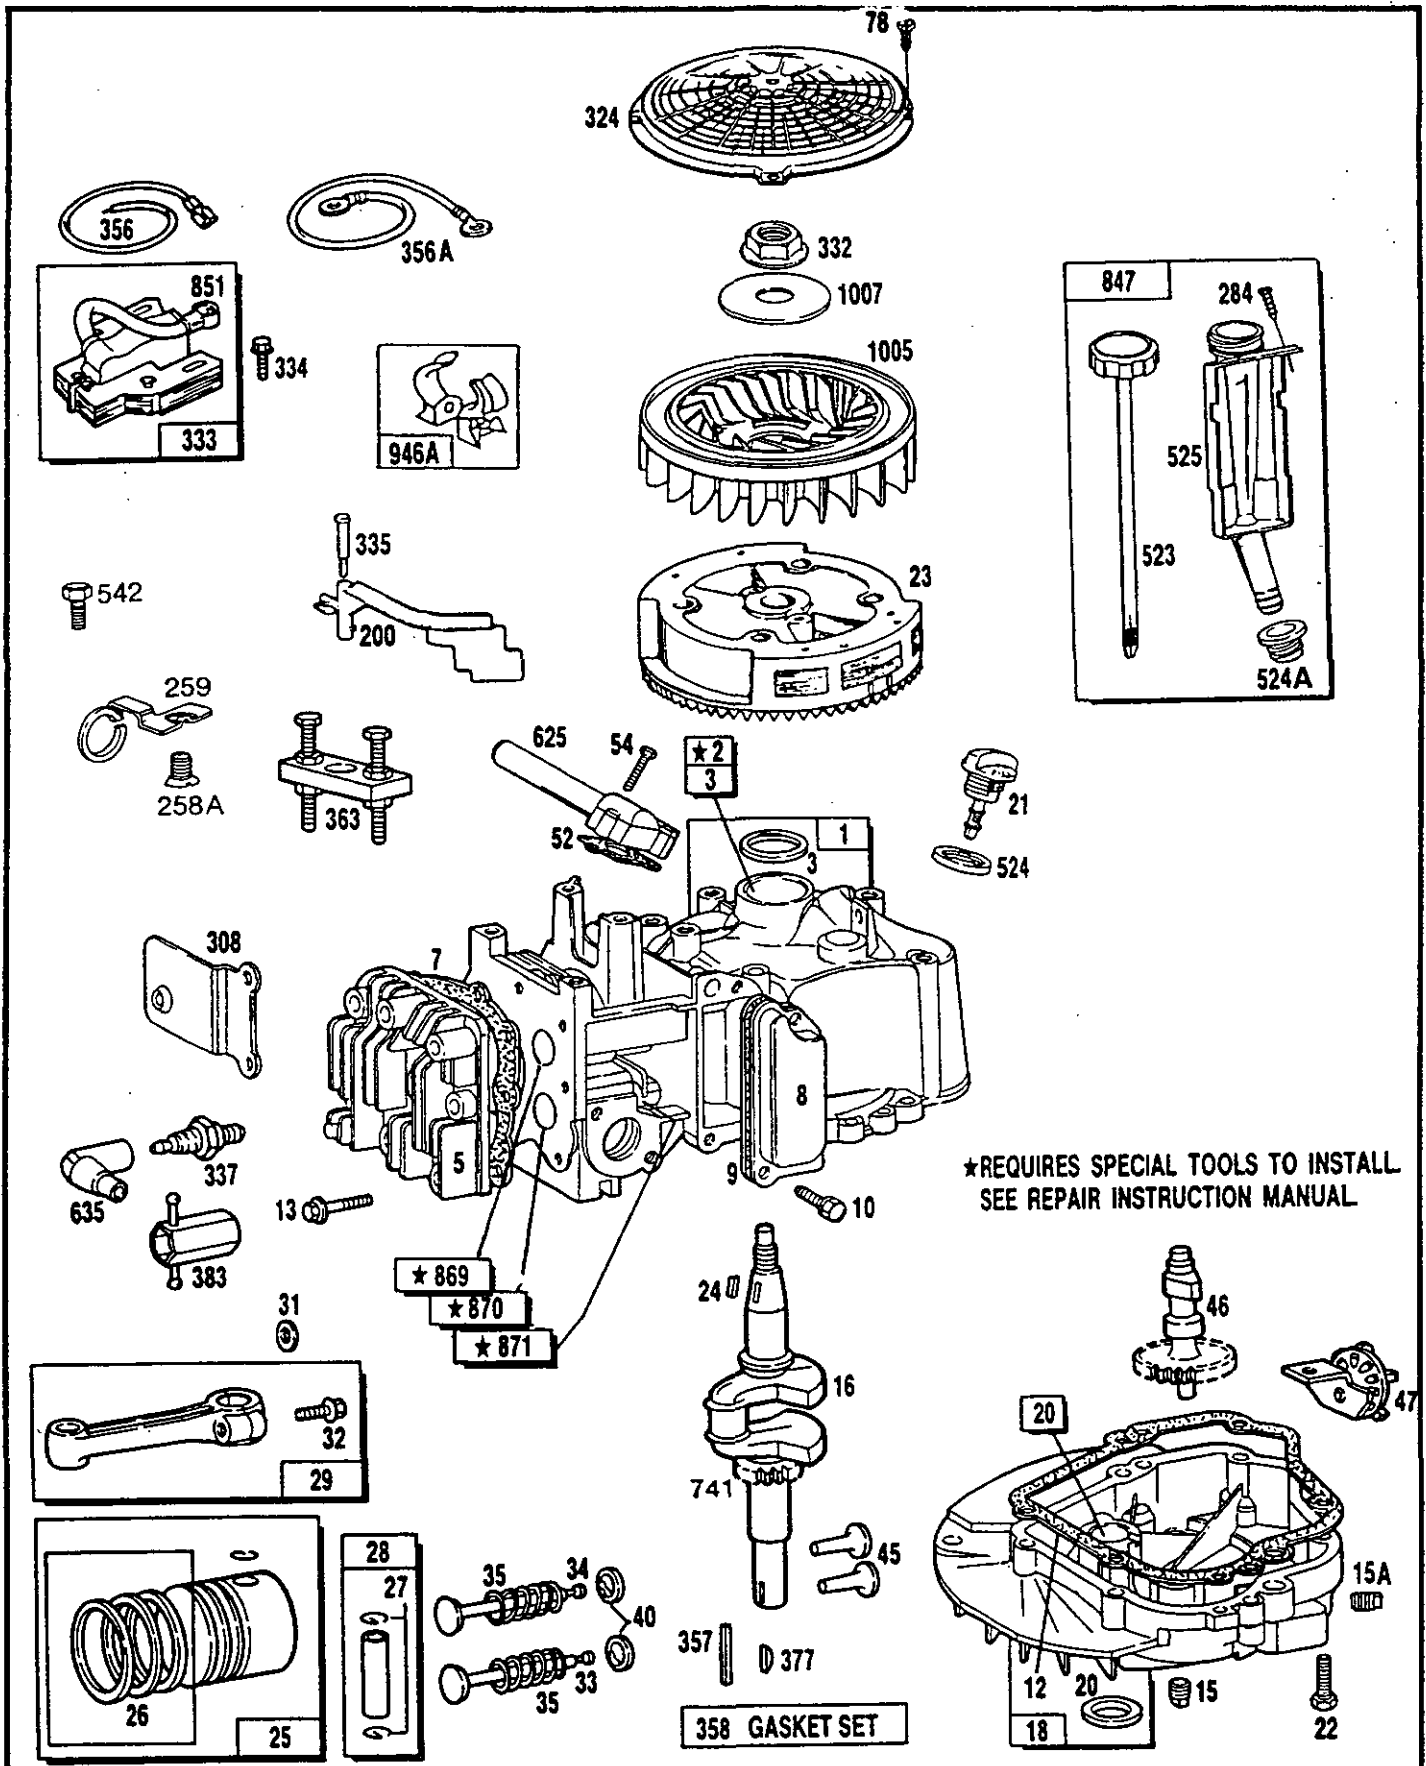

100700 to 100799